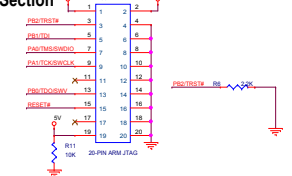

JTAG Section