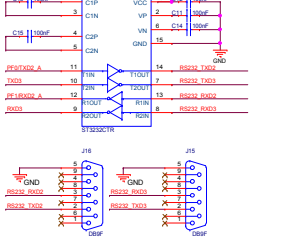

Extension Header

Header

Header

Extension Header

UART

Toshiba_TMP330 Header Configuration

WiFi

ZigBee

Bluetooth

JTAG Section

Switches

ADC POT

TEST LED's

Toshiba_TMP370 Header Configuration

Power Supply

16x2 LCD Section