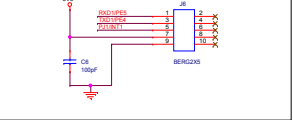

Extension Header

Header

Header

Extension Header

UART

Toshiba_TMP330 Header Configuration

WiFi

ZigBee

Bluetooth

JTAG Section

Switches

ADC POT

TEST LED's

Toshiba_TMP370 Header Configuration

Power Supply

16x2 LCD Section