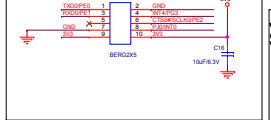

Extension Header

Header

Header

Extension Header

UART

Toshiba_TMP330 Header Configuration

WiFi

ZigBee

Bluetooth

JTAG Section

Switches

ADC POT

TEST LED's

Toshiba_TMP370 Header Configuration

Power Supply

16x2 LCD Section