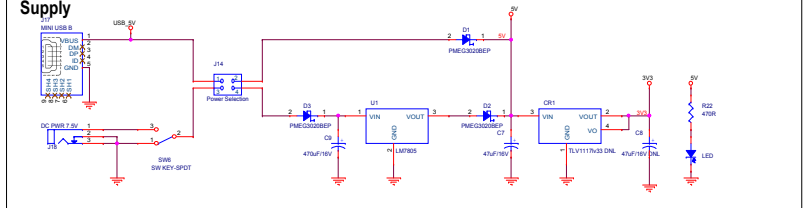

ADC POT

TEST LED's

Toshiba_TMP370 Header Configuration

Power Supply